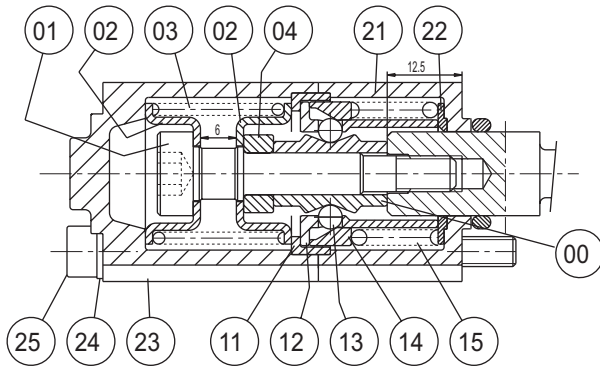

## CODE R234 0032 0 - Commercial code R2

Ps.	Description	Q.
00	Detent	1
01	Screw	1
02	Cup	2
03	Spring	1
04	Spacer	1
11	Centering collar	1
12	Bush	1
13	Sphere 5/32"	6
14	Guide	1
15	Spring	1
21	Coupling sleeve	1
22	Spacer	1
23	End cup	1
24	Washer	2
25	Screw	2

## CODE R234 0028 0 - Commercial code R4

The components of this kit are the same of that here below.  
The only difference is for the component 00

## CODE R234 0025 0 - Commercial code R5

The components of this kit are the same of that here below.  
The only difference is for the component 00

CODE R234 0032 2 - Commercial code C0

Pos	Description	Q.ty
01	Washer	2
02	spool end	1
03	Detent	1
04	Sphere 7/32' (Ø5.556)	2
05	Spring	1
06	Screw M5x45 UNI 6952	2
07	Washer 5.3x9.5 UNI 6952	2
08	End cup	1
09	Spacer	1