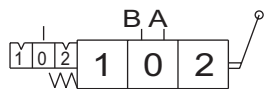

## CODE R234 0032 0 - Commercial code R2

Ps.	Description	Q.
00	Detent	1
01	Screw	1
02	Cup	2
03	Spring	1
04	Spacer	1
11	Centering collar	1
12	Bush	1
13	Sphere 5/32"	6
14	Guide	1
15	Spring	1
21	Coupling sleeve	1
22	Spacer	1
23	End cup	1
24	Washer	2
25	Screw	2