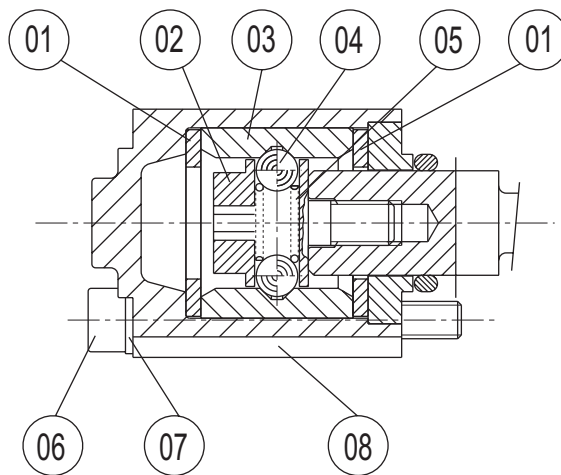

## CODE R234 0032 0 - Commercial code R2

Ps.	Description	Q.
00	Detent	1
01	Screw	1
02	Cup	2
03	Spring	1
04	Spacer	1
11	Centering collar	1
12	Bush	1
13	Sphere 5/32"	6
14	Guide	1
15	Spring	1
21	Coupling sleeve	1
22	Spacer	1
23	End cup	1
24	Washer	2
25	Screw	2

## CODE R234 0025 0 - Commercial code R5

The components of this kit are the same of that here below.  
The only difference is for the component 00

CODE R234 0032 2 - Commercial code C0

Pos	Description	Q.ty
01	Washer	2
02	spool end	1
03	Detent	1
04	Sphere 7/32' (Ø5.556)	2
05	Spring	1
06	Screw M5x45 UNI 6952	2
07	Washer 5.3x9.5 UNI 6952	2
08	End cup	1
09	Spacer	1