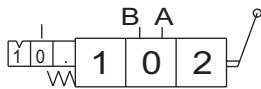

CODE R234 0028 0 - Commercial code R4

The components of this kit are the same of that here below.
The only difference is for the component 00