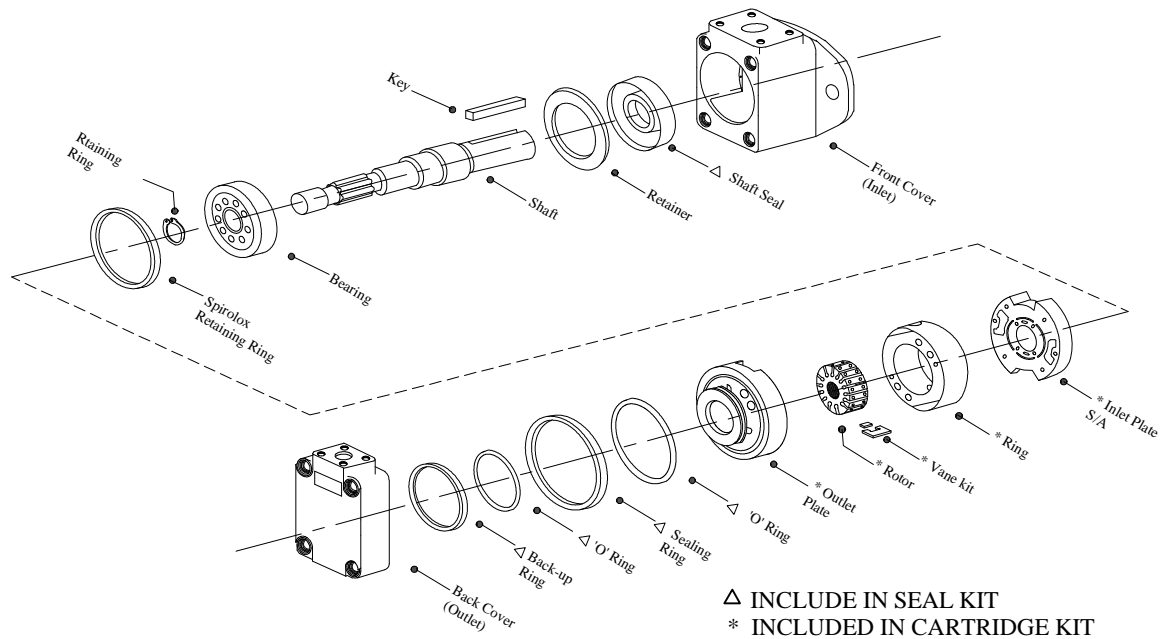

IFP INDUSTRIAL SINGLE VANE PUMP SERVICE PARTS INFORMATION

20V

25V/35V/45V