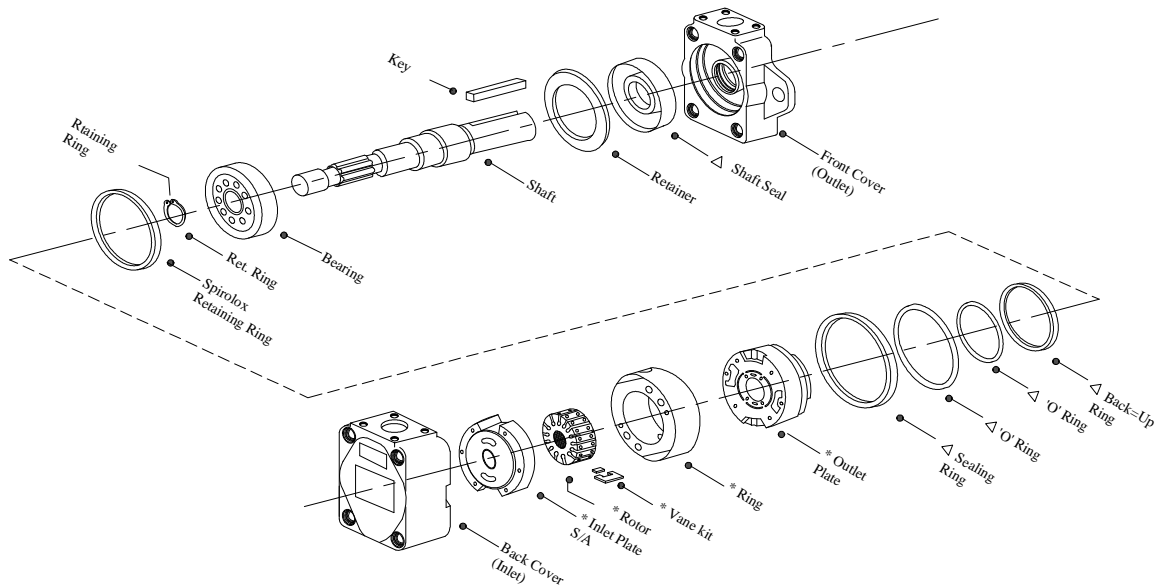

IFP INDUSTRIAL SINGLE VANE PUMP SERVICE PARTS INFORMATION

20V

25V/35V/45V